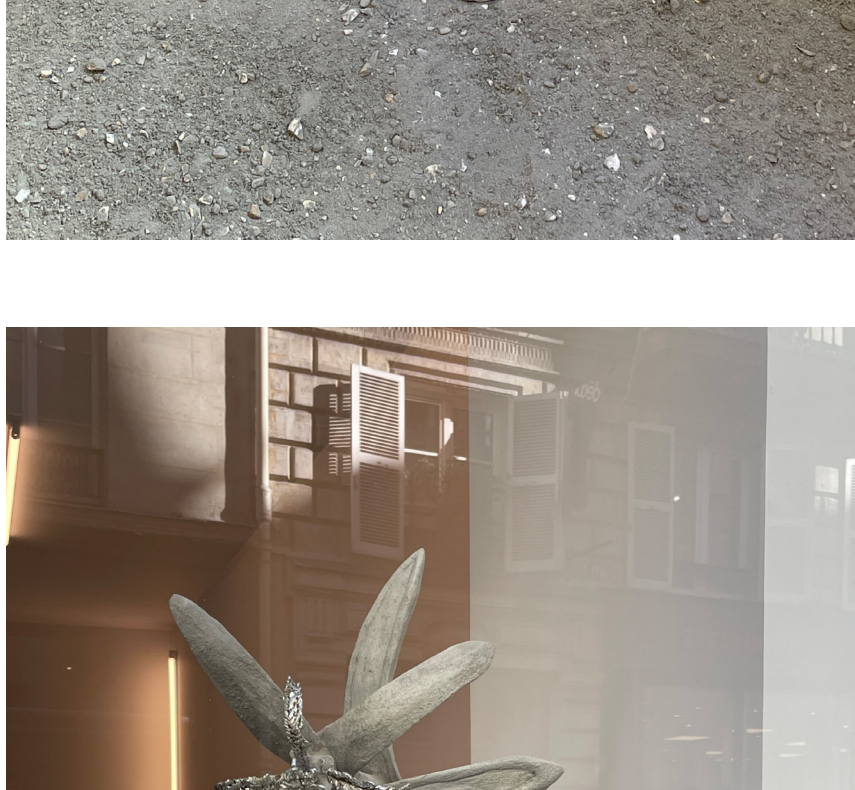

'Weeping Sun' is conceived in parallel with a fictional work by Mathieu Buard, curator and contemporary art critic, which is being written simultaneously with the making of the works.

Xolo Cuintle imagines spaces at the border between a dream and simulacrum. In a state of latency these deserted domestic spaces concued with poor materials such as poured concrete and tin, fuse together les arts decoratifs with the italian movement of arte povera. Somewhere between furniture and sculpture, a set and an intimate space there is a continual presence of intimacy in this architecture.

Canine Anastomose

Sculpture in concrete
17 cm x 24 cm x 4 cm
2021

Central Root

Sculpture in concrete, tin
80 cm x 97 cm x 5 cm
2021

Peeking Dog

Sculpture in concrete
20 cm x 24 cm x 5 cm
2021

Window Plant

Sculpture in concrete, tin
48 cm x 70 cm x 35 cm
2021