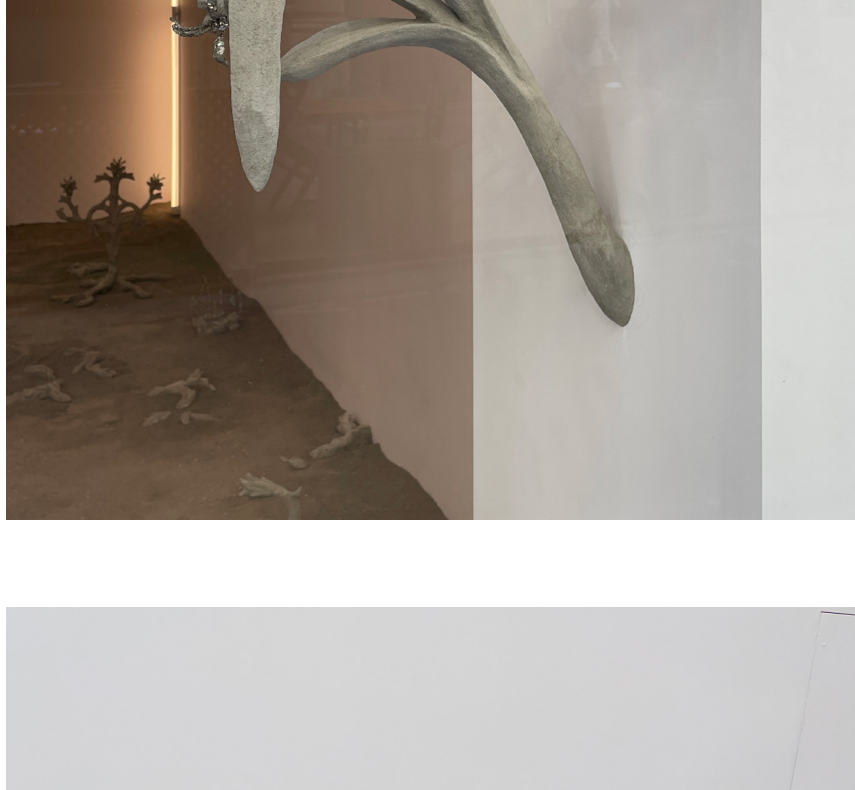

Resting Ladies

Singing Root

Sculpture in concrete, tin
41 cm x 50 cm x 5 cm
2021